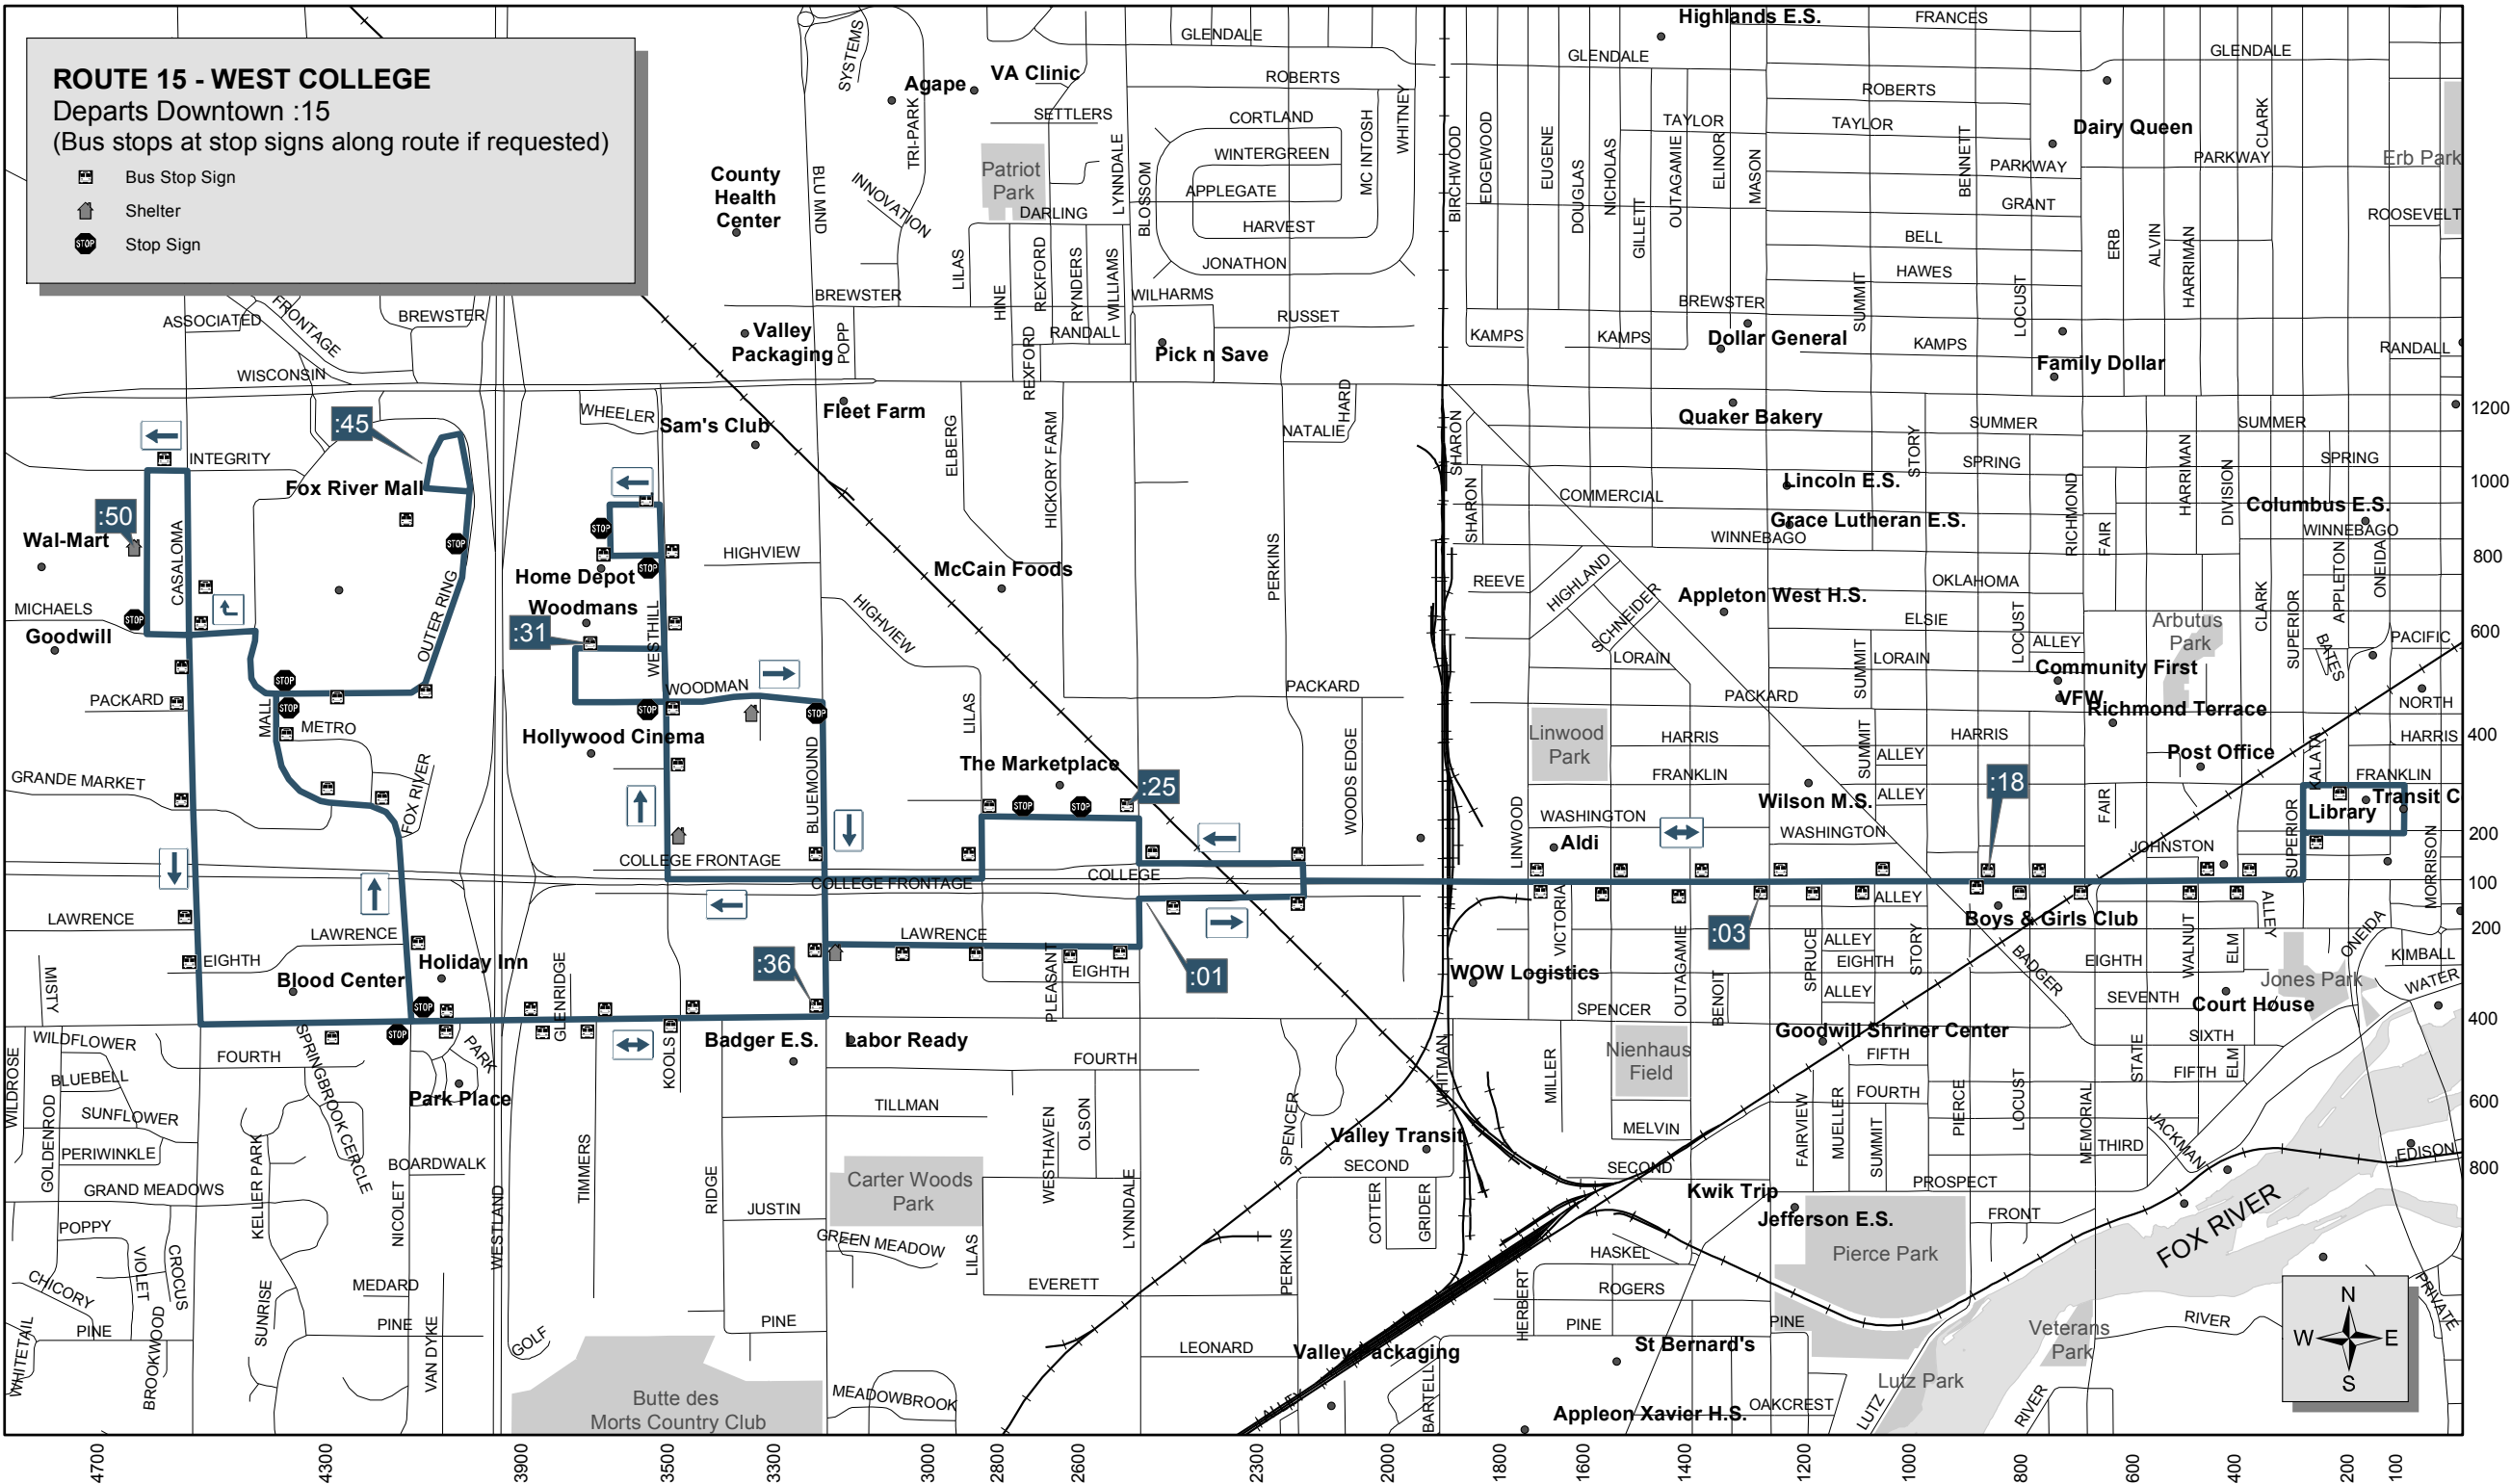

ROUTE 15 - WEST COLLEGE

Departs Downtown :15
(Bus stops at stop signs along route if requested)

-  Bus Stop Sign
-  Shelter
-  Stop Sign

4700 4300 3900 3500 3300 3000 2800 2600 2300 2000 1800 1600 1400 1200 1000 800 600 400 200 100