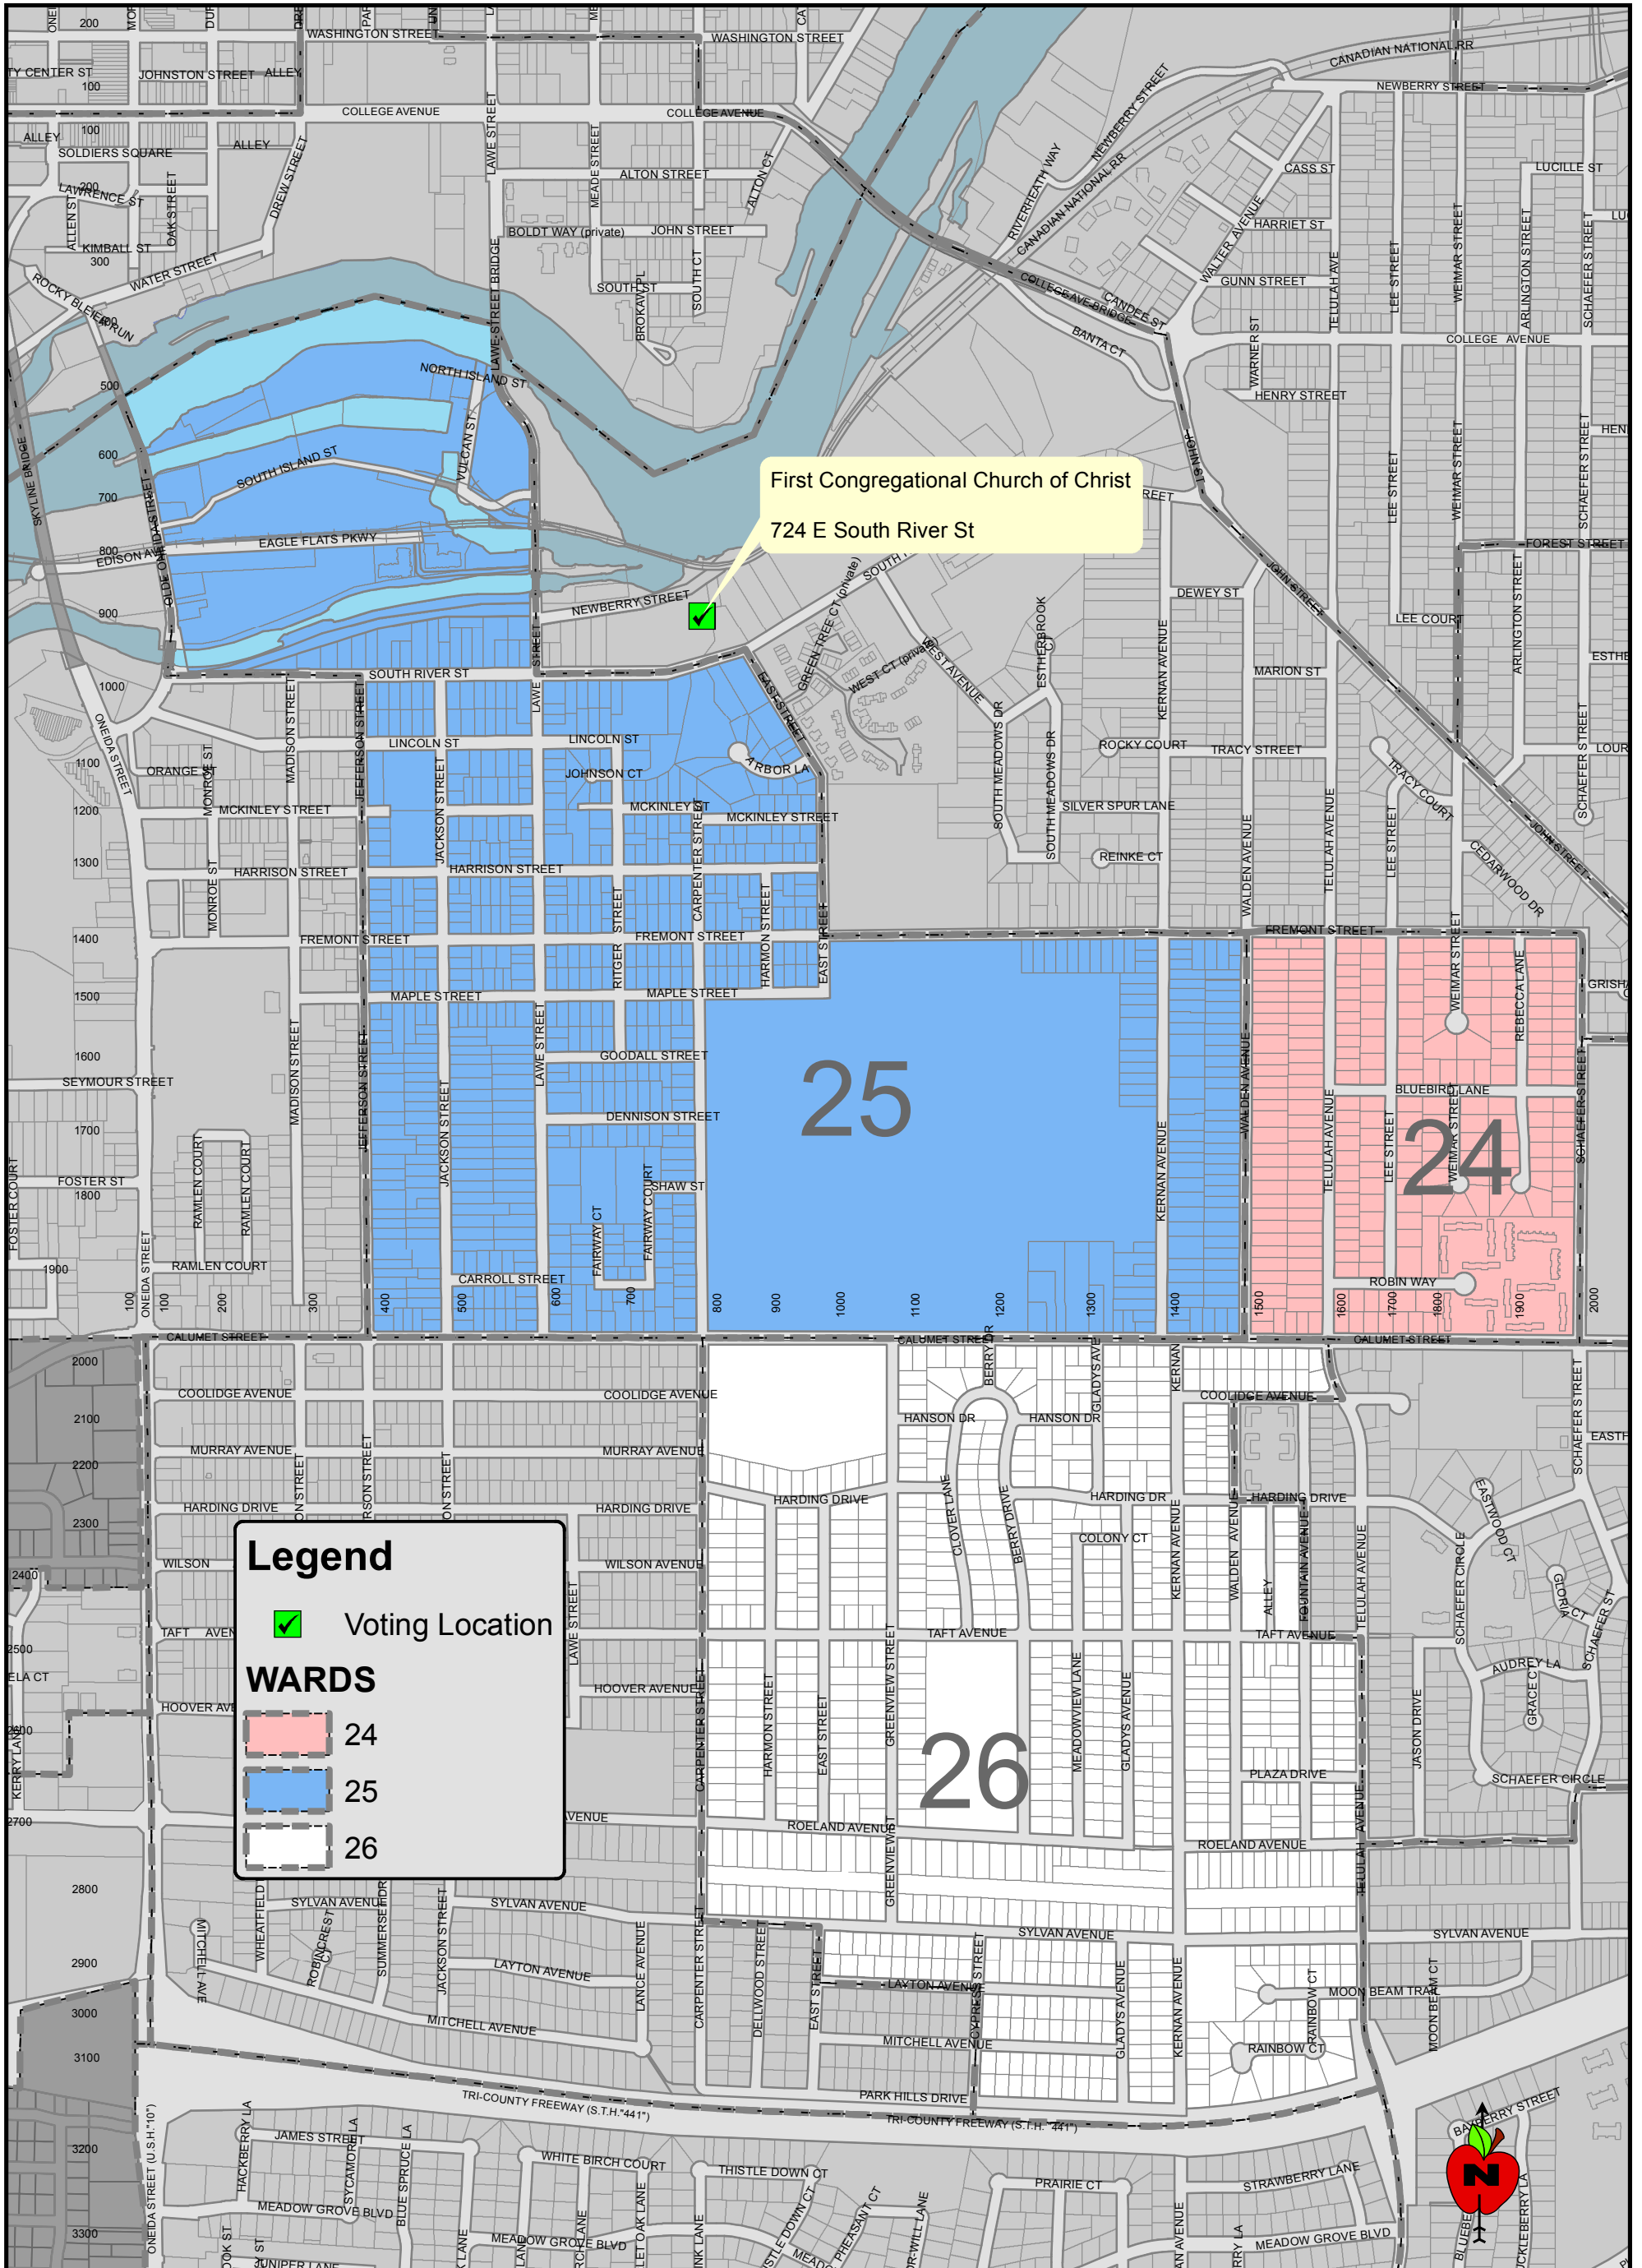

Alderperson District 8

Wards 24, 25 & 26

First Congregational Church of Christ
724 E South River St

Legend

- Voting Location

WARDS

- 24
- 25
- 26