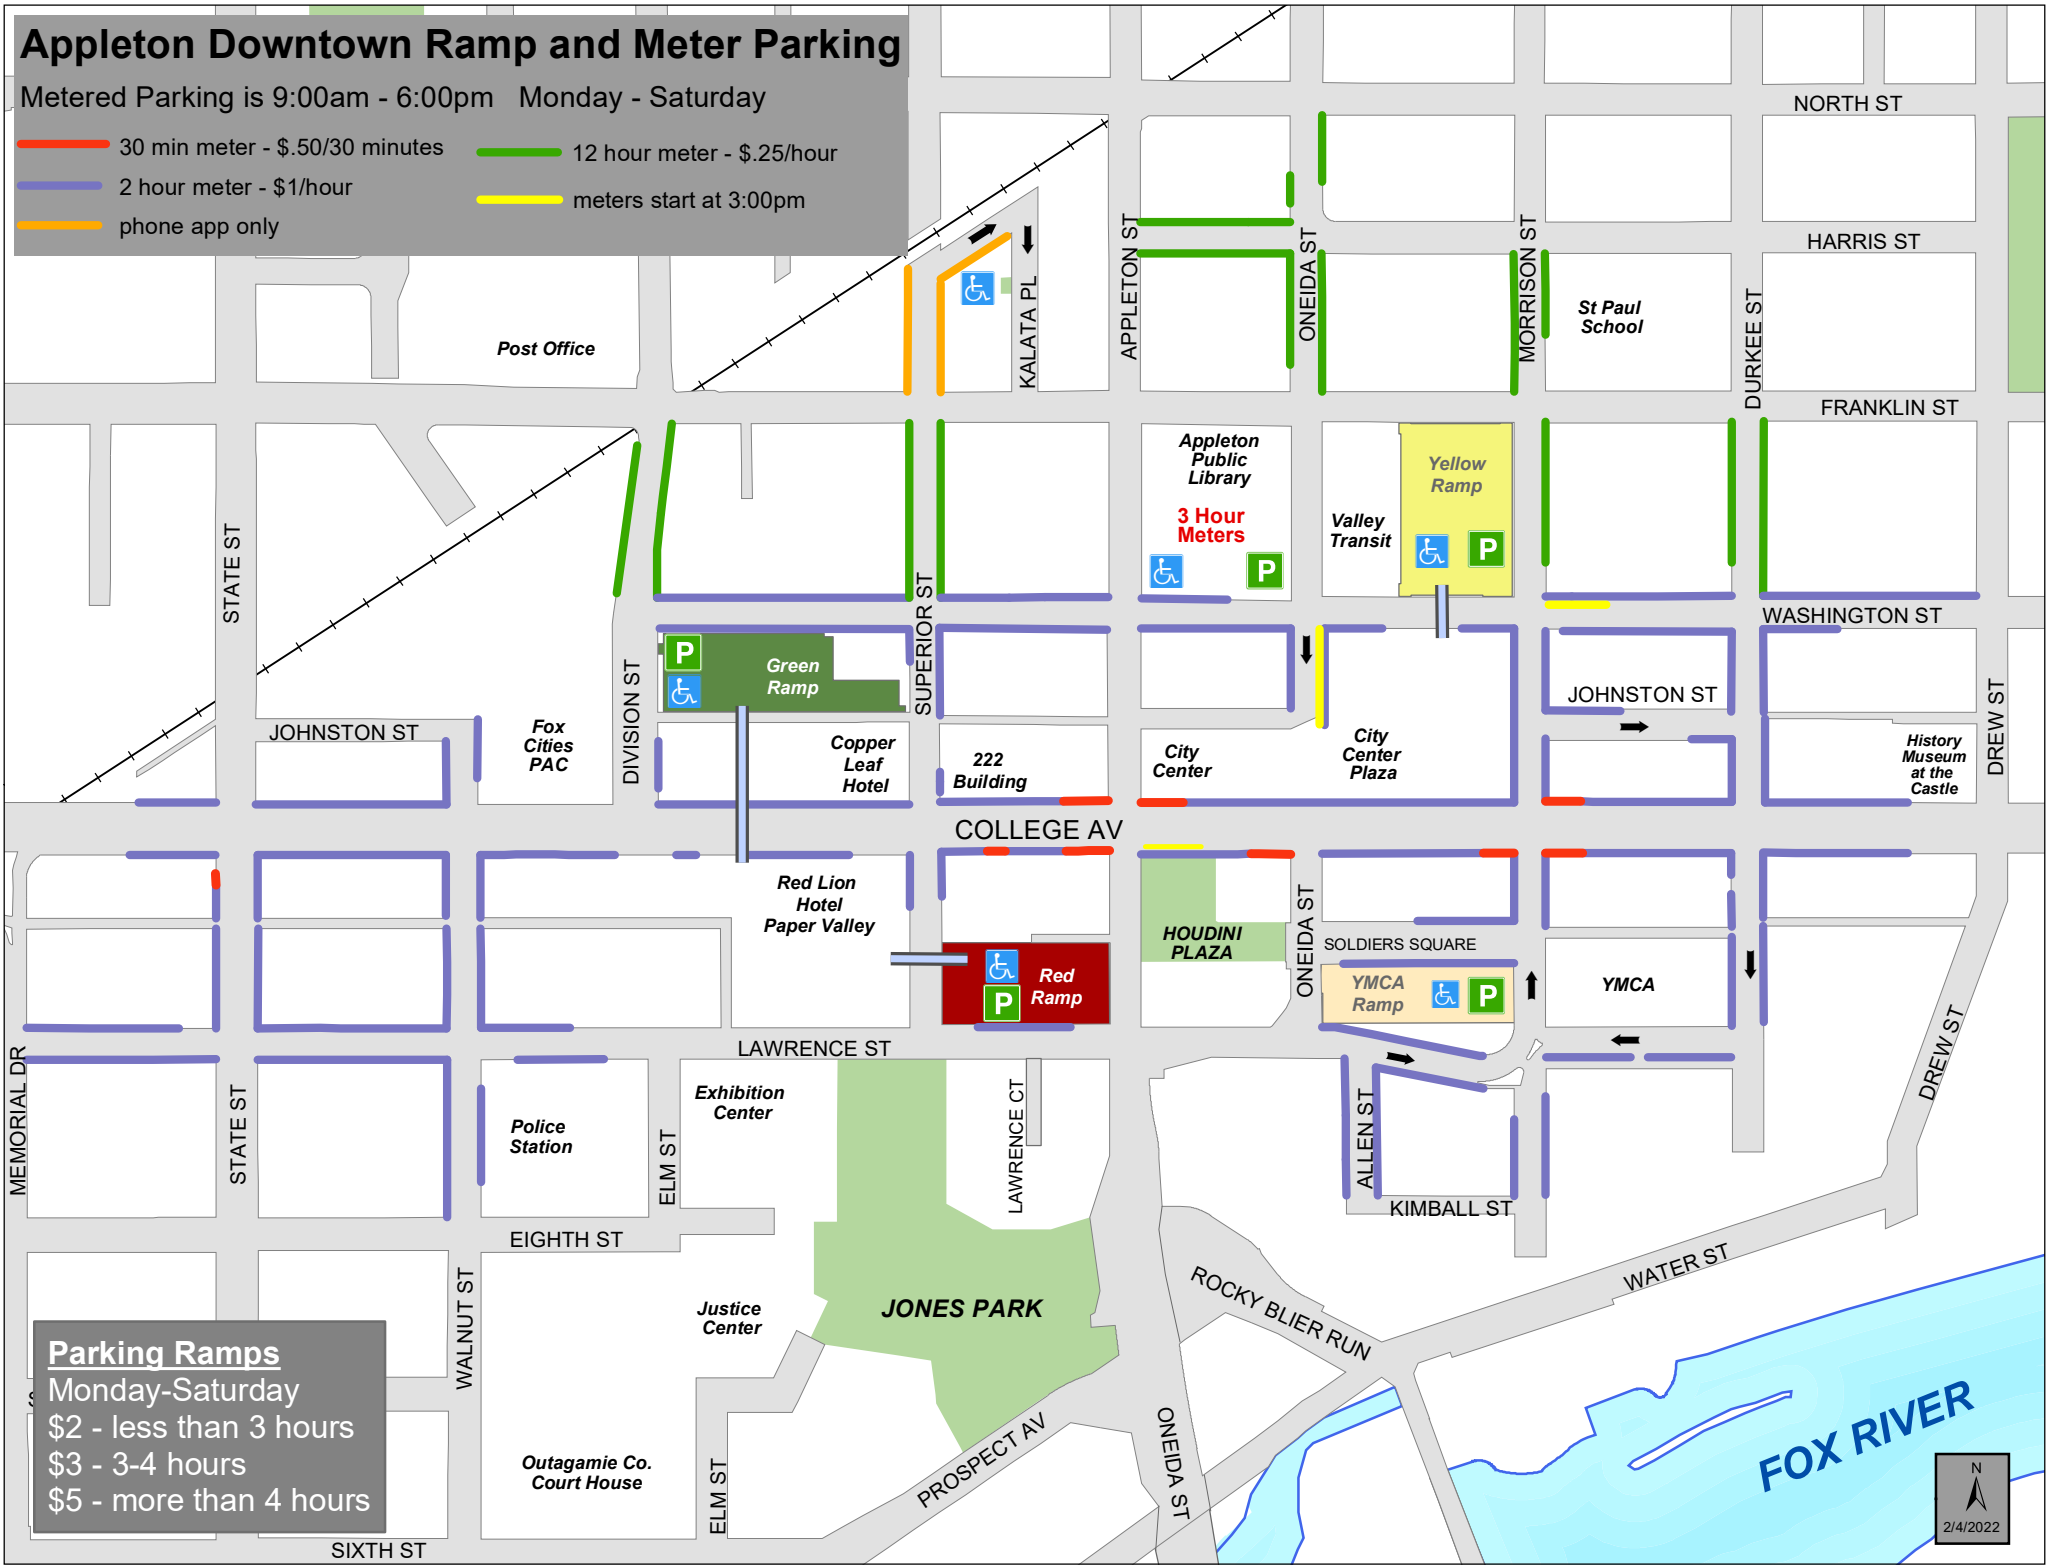

Appleton Downtown Ramp and Meter Parking

Metered Parking is 9:00am - 6:00pm Monday - Saturday

- 30 min meter - \$.50/30 minutes
- 12 hour meter - \$.25/hour
- 2 hour meter - \$1/hour
- meters start at 3:00pm
- phone app only

Parking Ramps
 Monday-Saturday
 \$2 - less than 3 hours
 \$3 - 3-4 hours
 \$5 - more than 4 hours