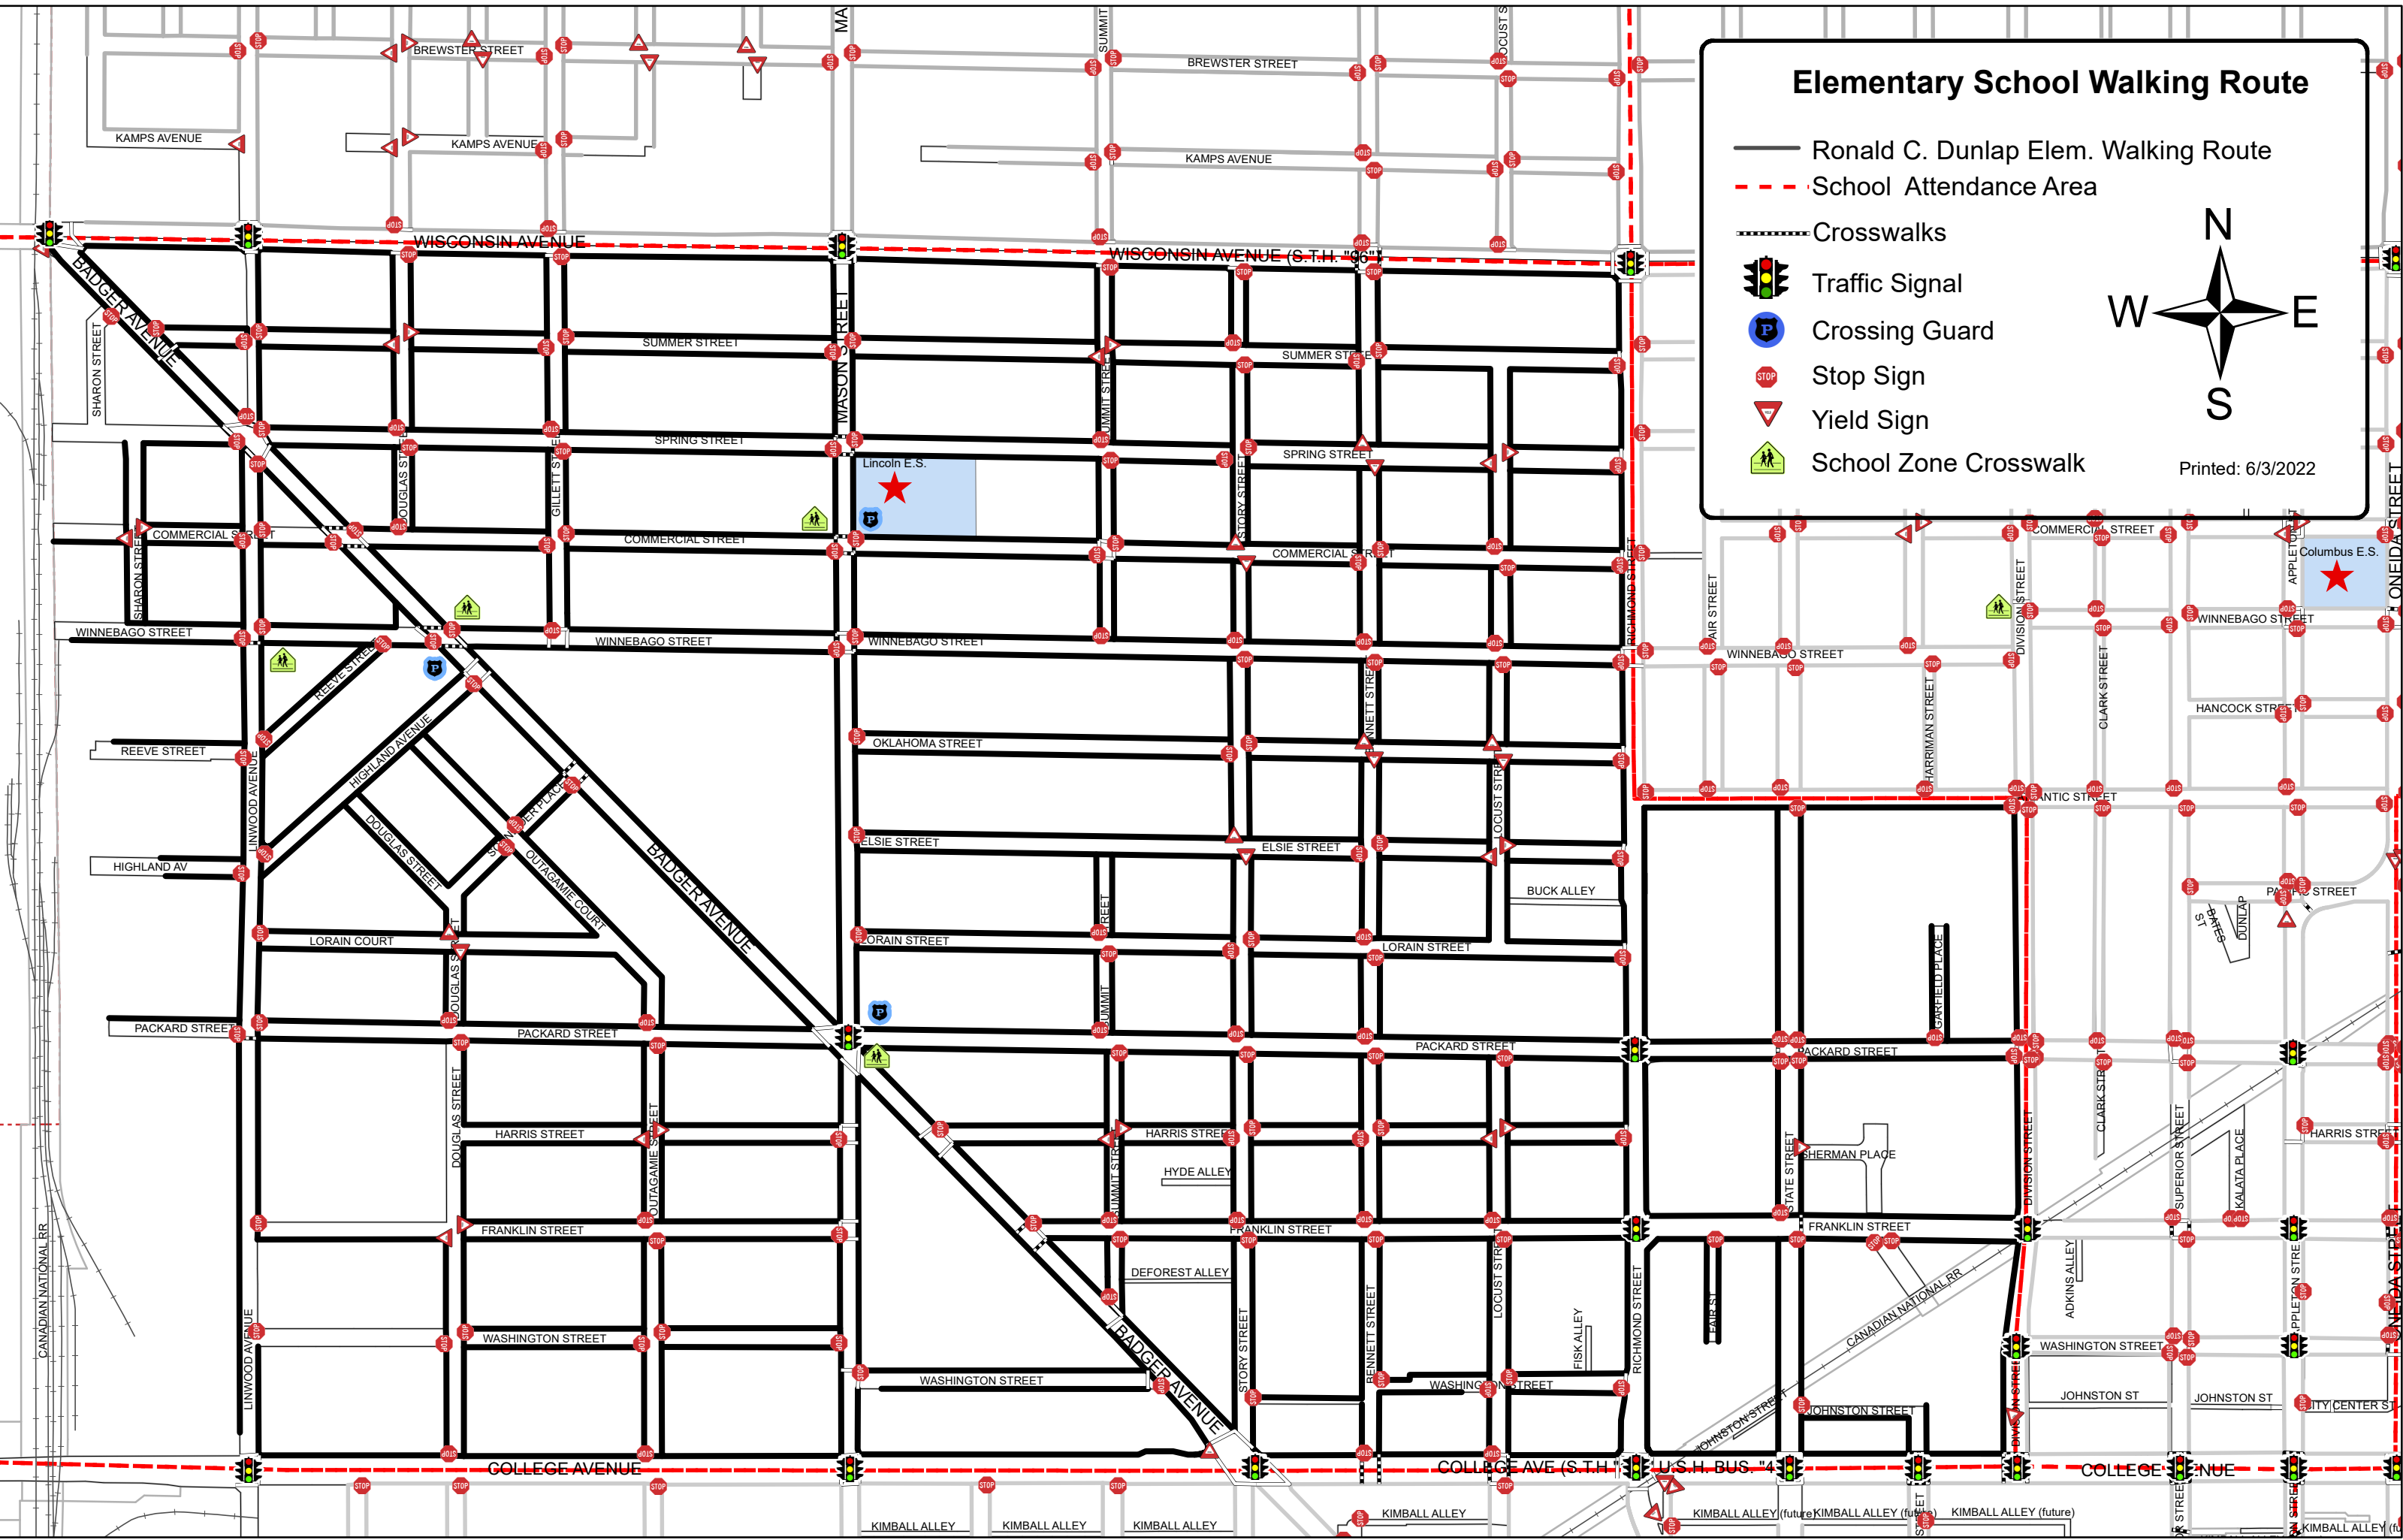

Elementary School Walking Route

- Ronald C. Dunlap Elem. Walking Route
- - - School Attendance Area
- Crosswalks
- Traffic Signal
- Crossing Guard
- Stop Sign
- Yield Sign
- School Zone Crosswalk

Printed: 6/3/2022

Lincoln E.S.

Columbus E.S.

CANADIAN NATIONAL RR

CANADIAN NATIONAL RR

JOHNSTON STREET

KIMBALL ALLEY (future)