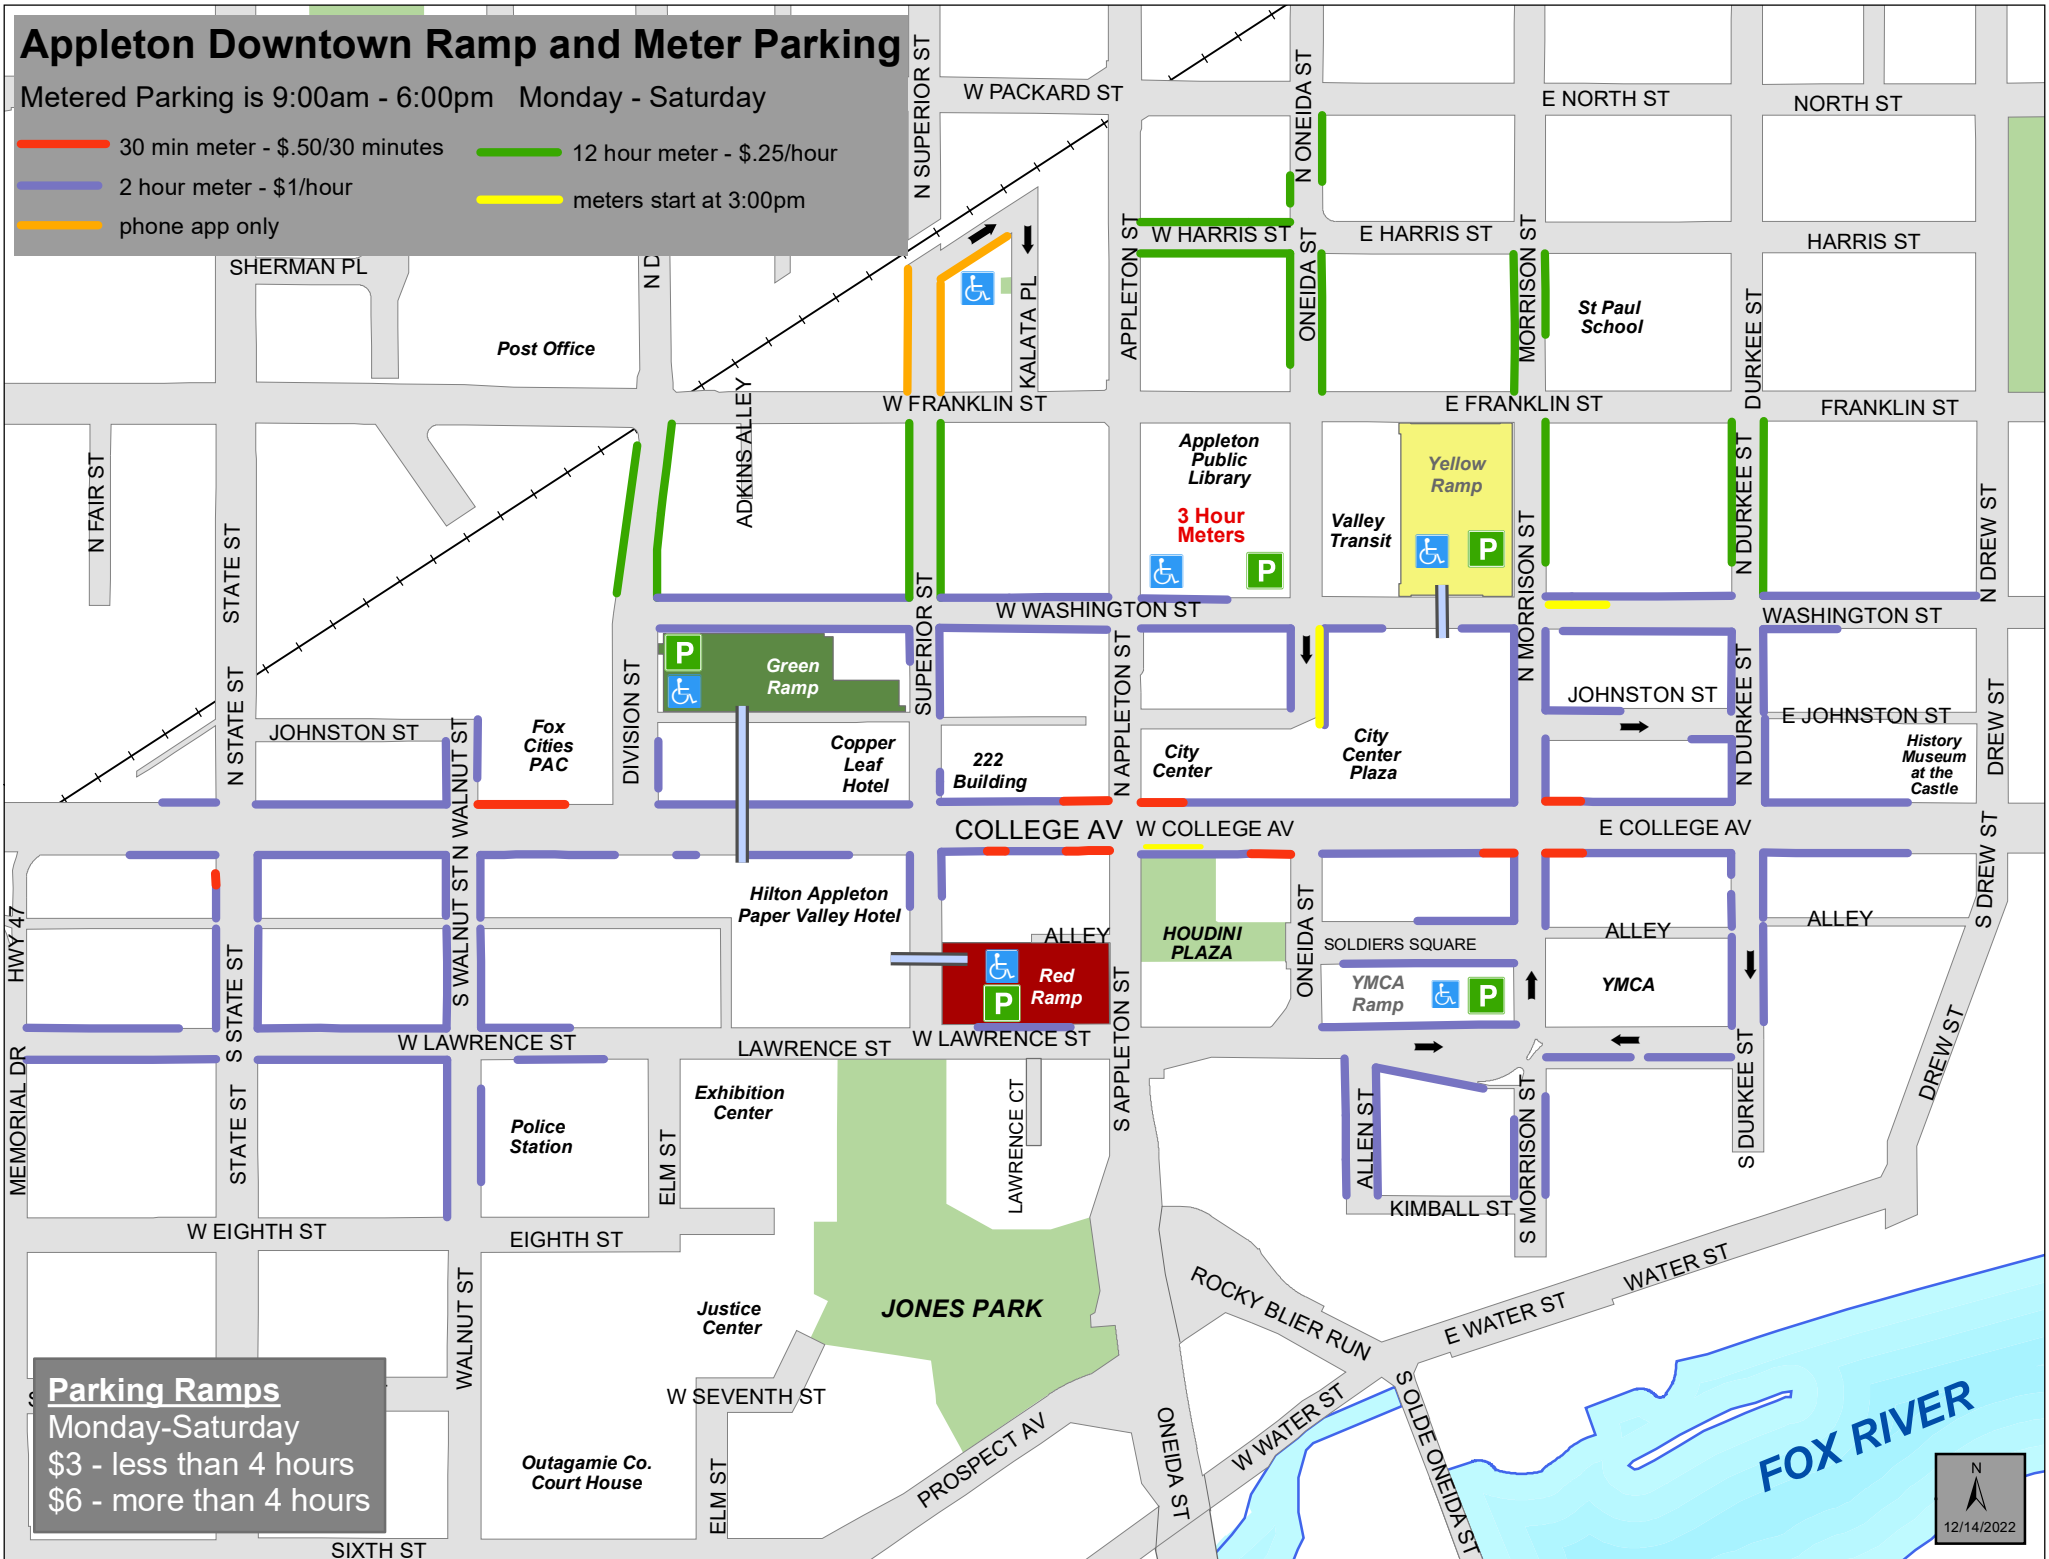

Appleton Downtown Ramp and Meter Parking

Metered Parking is 9:00am - 6:00pm Monday - Saturday

- 30 min meter - \$.50/30 minutes
- 12 hour meter - \$.25/hour
- 2 hour meter - \$1/hour
- meters start at 3:00pm
- phone app only

Parking Ramps
 Monday-Saturday
 \$3 - less than 4 hours
 \$6 - more than 4 hours