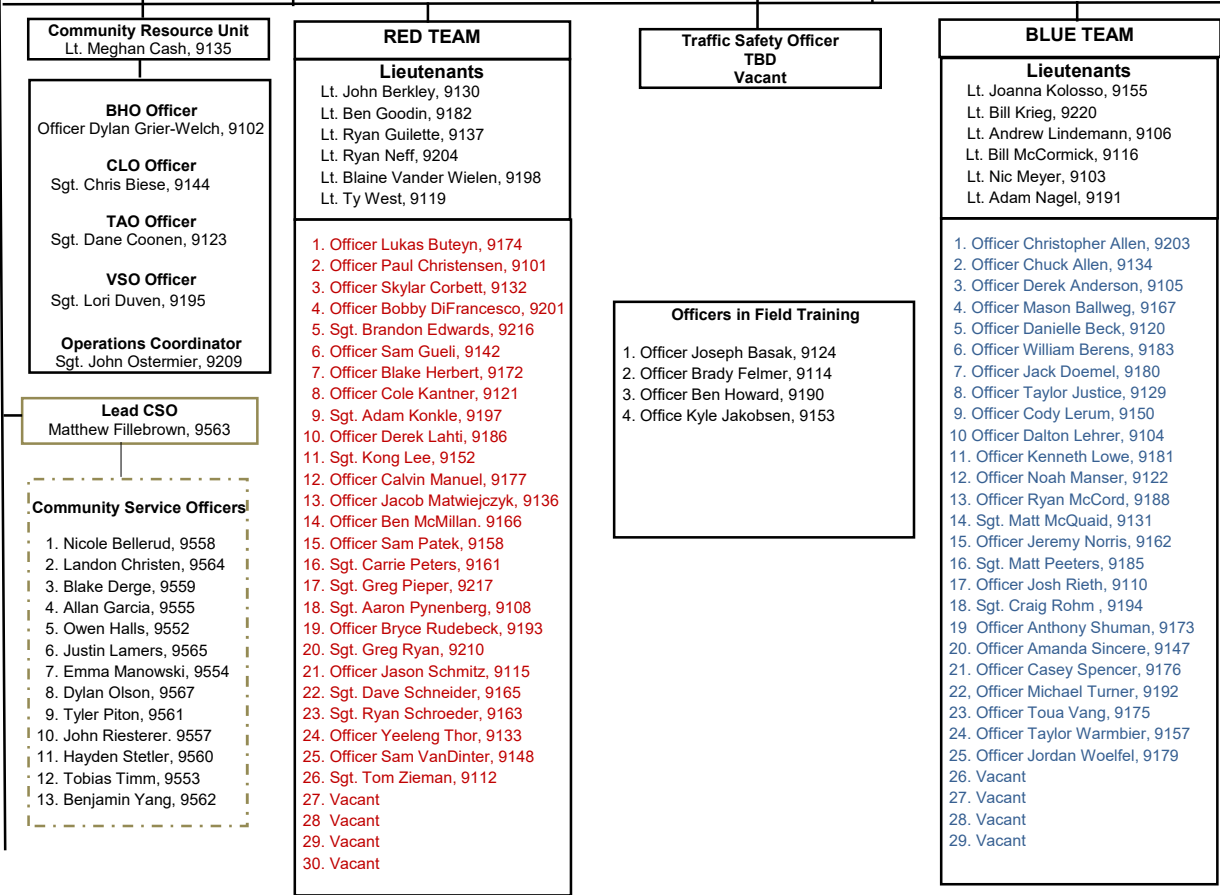

**APPLETON POLICE DEPARTMENT
2023 ORGANIZATIONAL CHART**

Chief of Police
Polly Olson, 9178

Assistant Chief
Todd Freeman, 9154

Downtown District Command and OPS Coordination
Captain Gary Lewis, 9221

Nothern/Southern District Command
Captain Mike Frisch, 9170