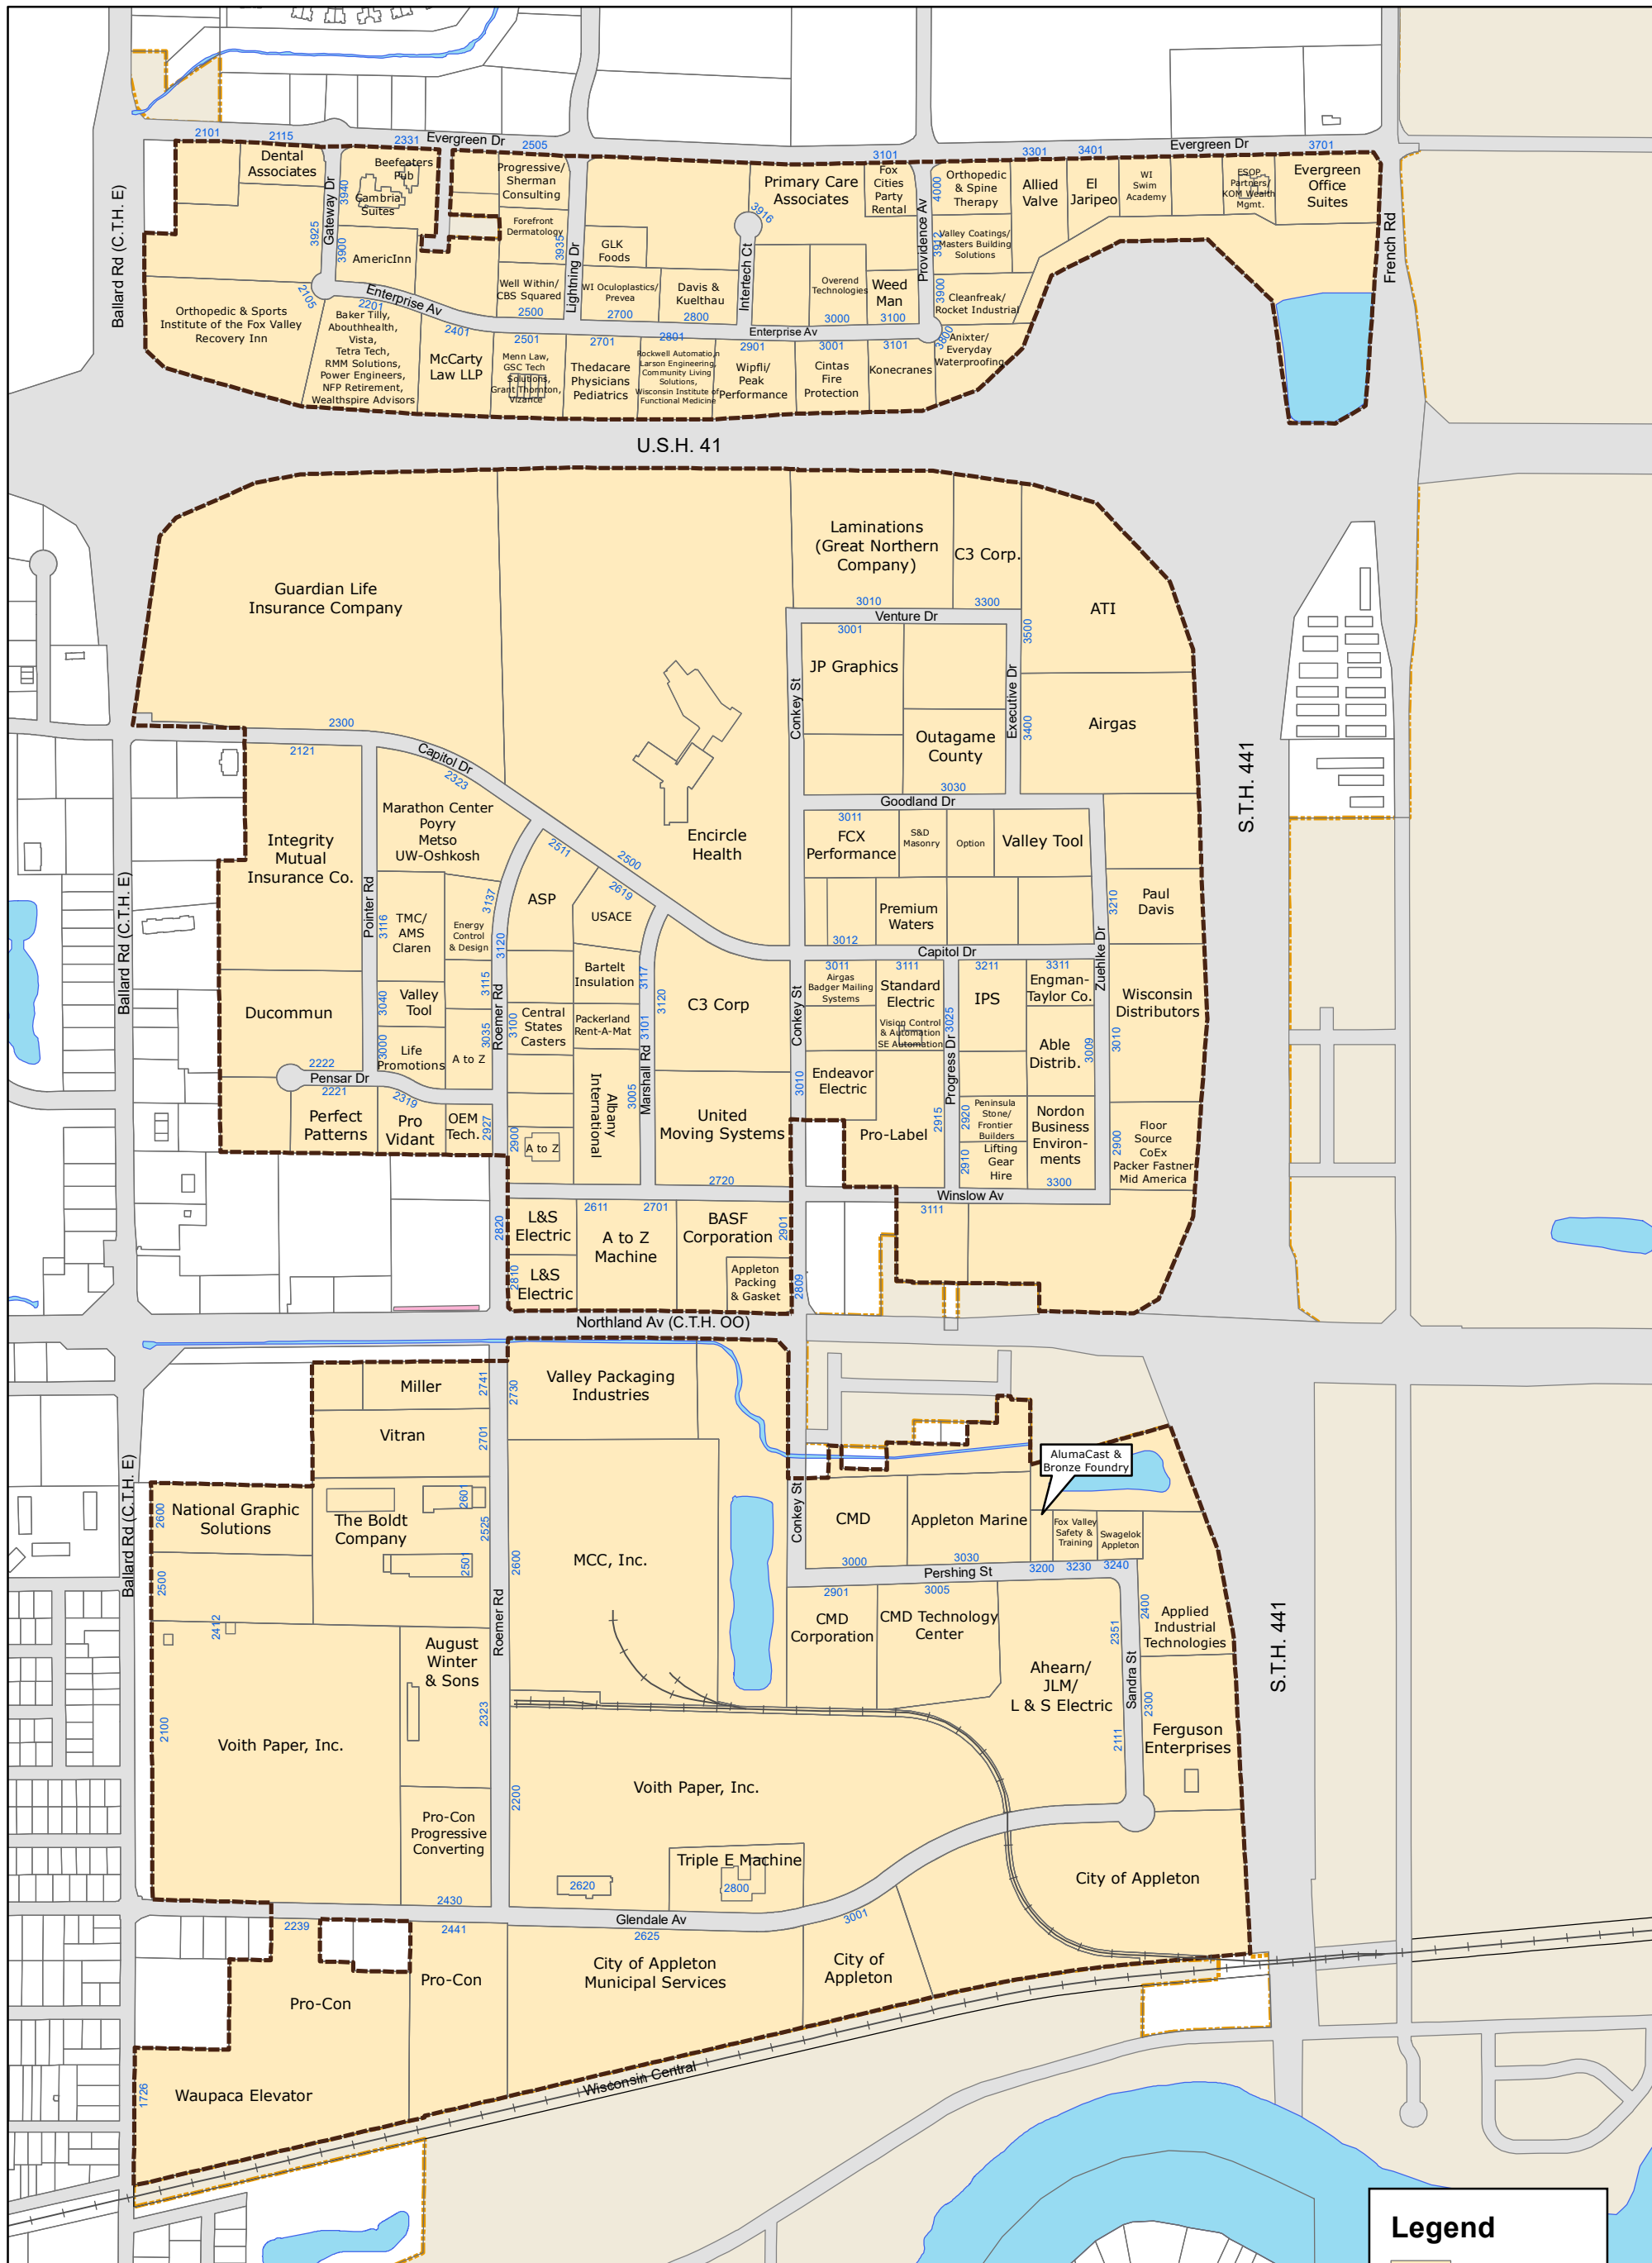

# Northeast Business Park Appleton, Wisconsin

## Legend

- Park Parcels
- Cparcel
- Park Boundary
- City Limits

0 0.25 0.5 Miles